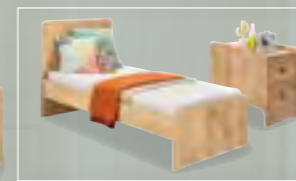

2 DOORS WARDROBE
W:106xH:198xD:60cm
20.30.1012.00

SWINGING-CONVERTIBLE BABY BED (70x115-70x160 cm)
W:165xH:88xD:80cm
20.30.1022.01

ST CONVERTIBLE BABY BED (75x160 cm)
W:164xH:90xD:84cm
20.30.1018.00

SL CONVERTIBLE BABY BED (WITH PARENT BED) (80x180 cm)
W:185xH:103xD:87cm
20.30.1015.00