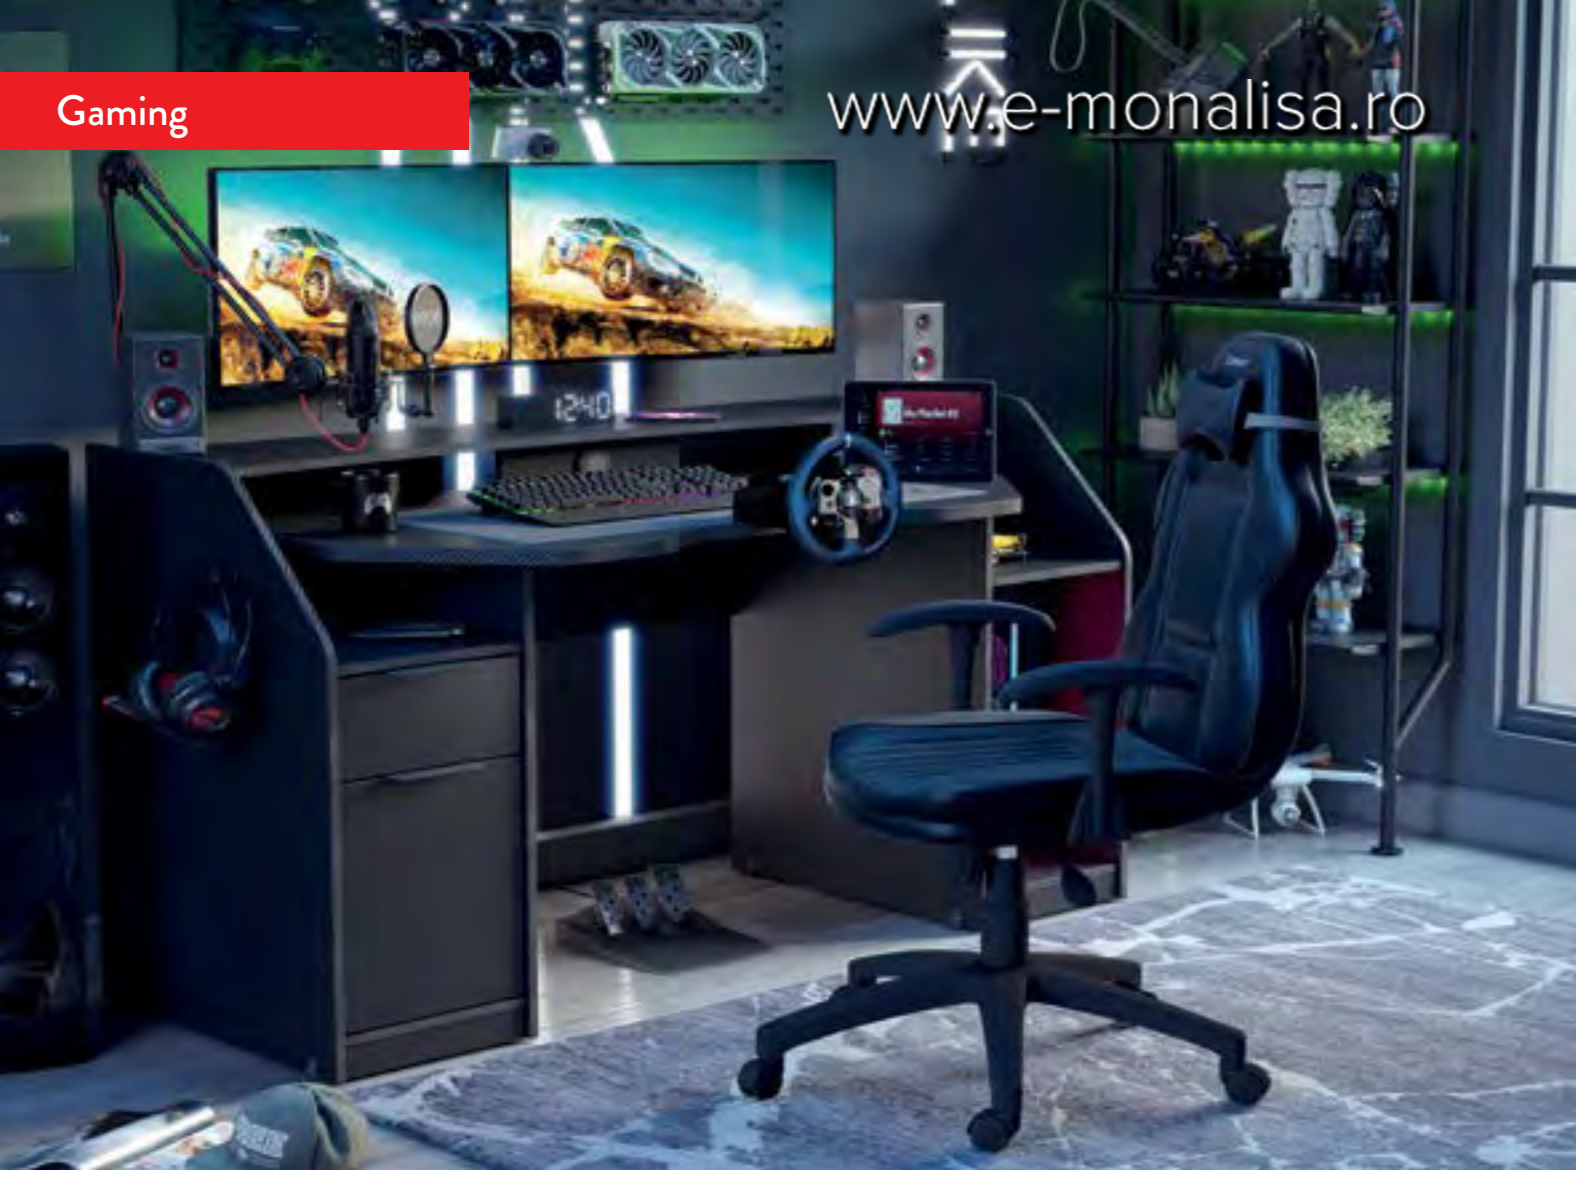

CARBED RED (WITH FRIEND BED 90x190 cm - 90x180)
W:107xH:83xD:210 cm
20.56.1305.00

DESK WITH UNIT
W:104xH:152xD:68 cm
20.56.1101.00

BOOKCASE
W:39xH:160xD:32 cm
20.56.1501.00

DRESSER
W:76xH:74xD:42 cm
20.56.1201.00