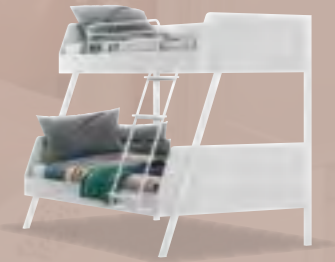

LARGE BUNK BED WHITE (90x200-120x200 cm)
W:210xH:161xD:137cm
20.00.1408.00