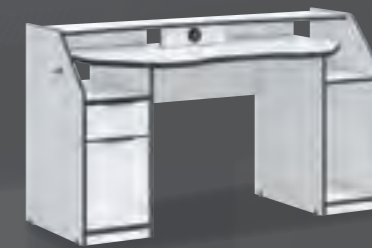

GAMINGDESKWHITE
W:156xH:90xD:67cm
20.00.1110.00